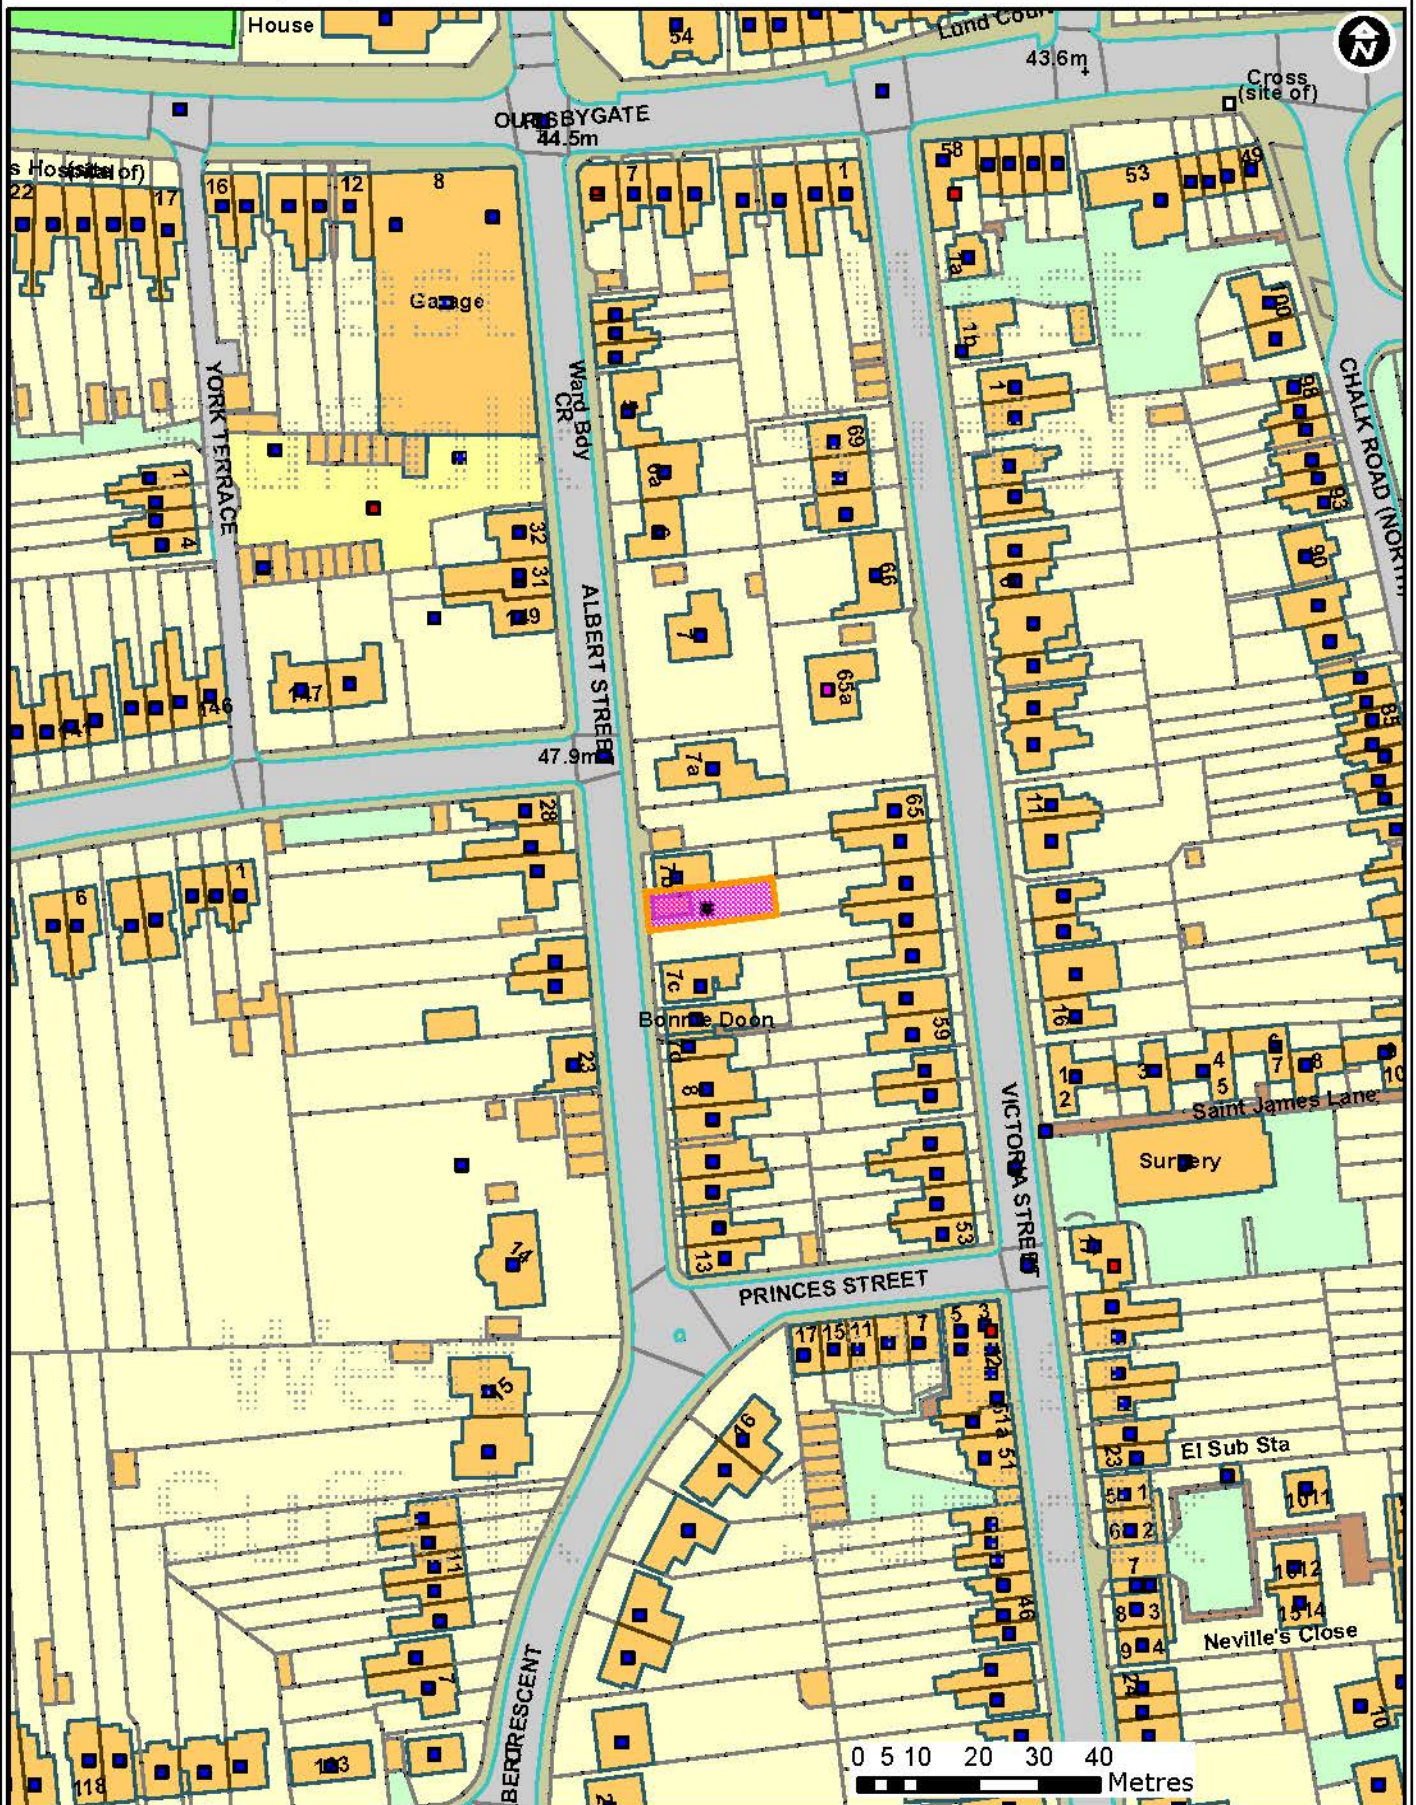

DC/15/1975/FUL

63 Victoria Street, Bury St Edmunds

Forest Heath • St Edmundsbury

**West Suffolk**  
working together

© Crown Copyright and database rights 2015 Ordnance Survey 100019675/100023282. You are not permitted to copy, sub-license, distribute or sell any of this data to third parties in any form. Use of this data is subject to terms and conditions. See [www.westsuffolk.gov.uk/disclaimer.cfm](http://www.westsuffolk.gov.uk/disclaimer.cfm).

**Scale: 1:1,250**  
**Date: 17/12/2015**